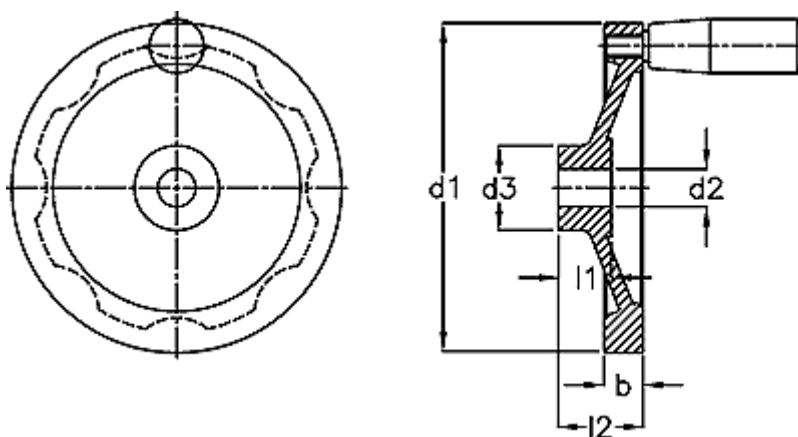

Data Sheet

Article number: 20348332

Description: E+G Handwheel
GN 321.5-200-K18-D-ZI

Measures

b	= 26
d1	= 200
d2 H7	= 18
d3	= 39
l1	= 24
l2	= 50.0